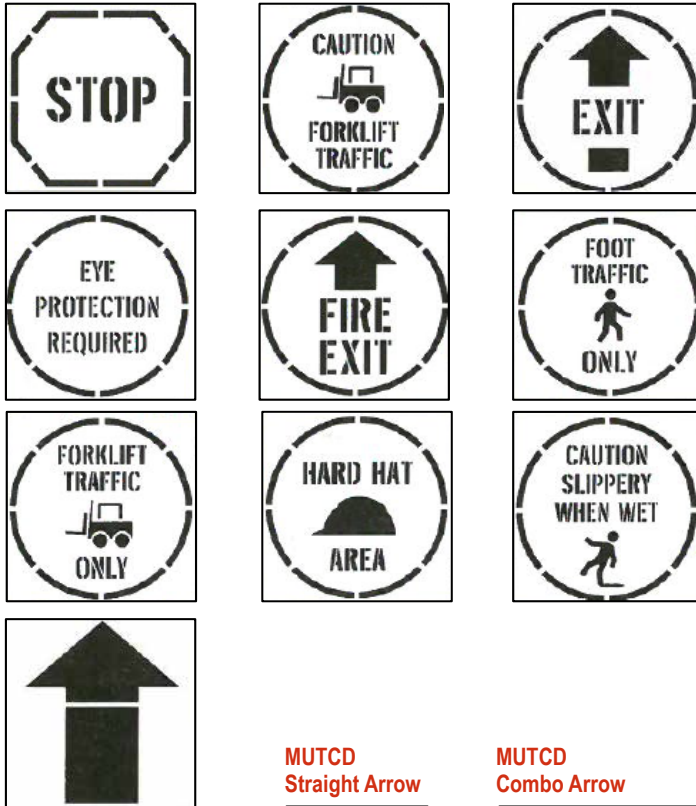

WIDTH

The outer dimension from the farthest left of a single letter to the farthest right of a single letter

STROKE

The inner measurement of the thickness of a single letter

Note: See Last Page for character size, exact spacing, and over spray for standard stencils

Handicap - 15," 21," 39," 48," 72" (2 Piece)

D.O.T. Handicap (2 Piece)

12' FAA Numbers & Proportional Arrow and Dash

Industrial Stencils

24" X 24"

48" X 48"

MUTCD Curved Arrow

MUTCD Straight Arrow