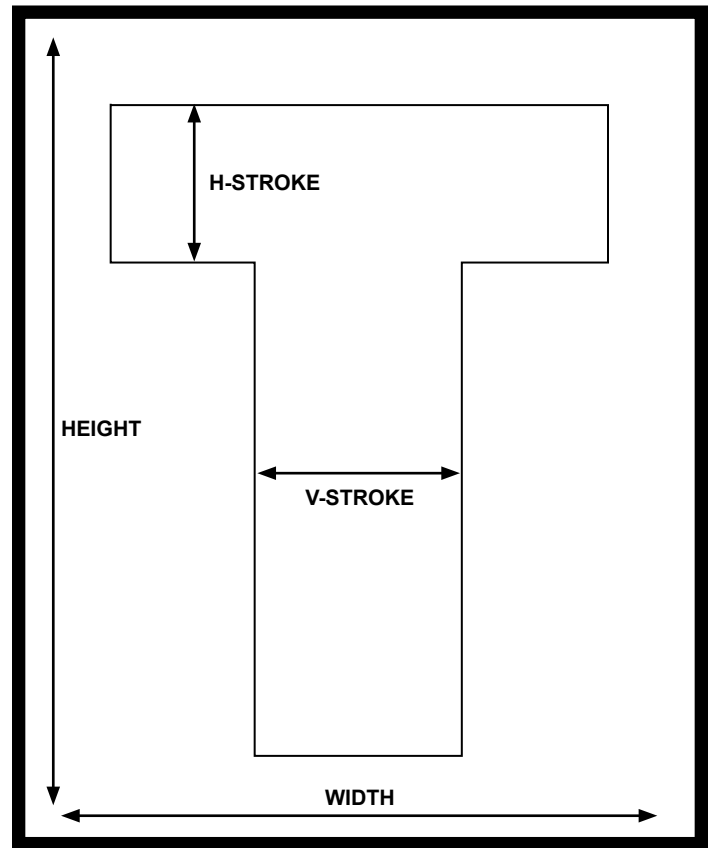

Standard Alphabet/Numeric

HEIGHT	WIDTH	STROKE	H STROKE
2"	1.5"	0.375"	
3"	2"	0.375"	
4"	2.25"	0.5"	
6"	4"	0.875"	
8"	6"	1.5"	
10"	7.5"	1.75"	
12"	9"	2"	
18"	9"	2" V Stroke	2" H Stroke
24"	9"	2" V Stroke	3.5" H Stroke
24" Wide	16"	4"	
36"	9"	2.5" V Stroke	6" H Stroke
36" Wide	16"	4" V Stroke	6" H Stroke
42"	12"	2.5" V Stroke	6" H Stroke
48"	12"	3" V Stroke	8" H Stroke
72"	16"	3" V Stroke	8" H Stroke
96"	16"	4" V Stroke	12" H Stroke

Measurements Diagram

Stencil Spacing

Character Size	Spacing Between Letters	Spacing Between Words	Border
2"	0.375"	2.25"	2"
3"	0.375"	2.75"	2"
4"	0.5"	5.75"	2"
6"	0.875"	9"	2"
8"	1.75"	11"	2"
10"	2"	13"	2"
12"	2"	13"	4"
18"	2.5"	13"	5"
24"	3.75"	14"	5"
24" Wide	3.75"	14"	5"
36"	3.75"	14"	5"
36" Wide	3.75"	17"	5"
42"	3.75"	17"	5"
48"	3.75"	17"	5"
72"	3.75"	17"	5"
96"	3.75"	17"	5"

©November 2024 CrafcO, Inc.